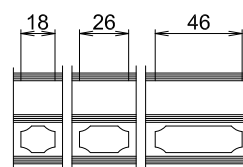

L8, VS =
A069/76302(V343) - 76509

L7 =
A046/76302(V319) -
A038/76204(V326) - 76509

LS =
27 mm (A244T, 92001), 35 mm (A246T, 92003)

V20 =
A030/76101(V309) -
A038/76204(V326) - 76509

V3 =
A038/76200(V315) -
A046/76302(V319) - 76509

V5 =
A030/76101(V309)

V30 =
A046/76302(V319) - 76509

LS, VS =
ilagt sprosse 18 mm, 26 mm, 46 mm

VS =
27 mm (A243T, 92000),
35 mm (A245T, 92002)