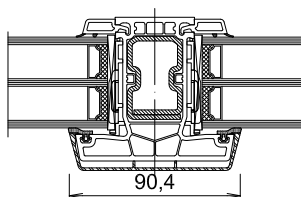

L8, VS =
A069/76302(V343) - 76509

L7 =
A046/76302(V319) -
A038/76204(V326) - 76509

LS =
27 mm (A244T, 92001), 35 mm (A246T, 92003)

V20 =
A030/76101(V309) -
A038/76204(V326) - 76509

V3 =
A038/76200(V315) -
A046/76302(V319) - 76509

V5 =
A030/76101(V309)

V30 =
A046/76302(V319) - 76509

LS, VS =
ilagt sprosse 18 mm, 26 mm, 46 mm

VS =
27 mm (A243T, 92000),
35 mm (A245T, 92002)