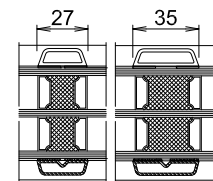

L8, VS =
A069/76302(V343) - 76509

L7 =
A046/76302(V319) -
A038/76204(V326) - 76509

LS =
27 mm (A244T, 92001), 35 mm (A246T, 92003)

V20 =
A030/76101(V309) -
A038/76204(V326) - 76509

V3 =
A038/76200(V315) -
A046/76302(V319) - 76509

V5 =
A030/76101(V309)

V30 =
A046/76302(V319) - 76509

LS, VS =
ilagt sprosse 18 mm, 26 mm, 46 mm

VS =
27 mm (A243T, 92000),
35 mm (A245T, 92002)